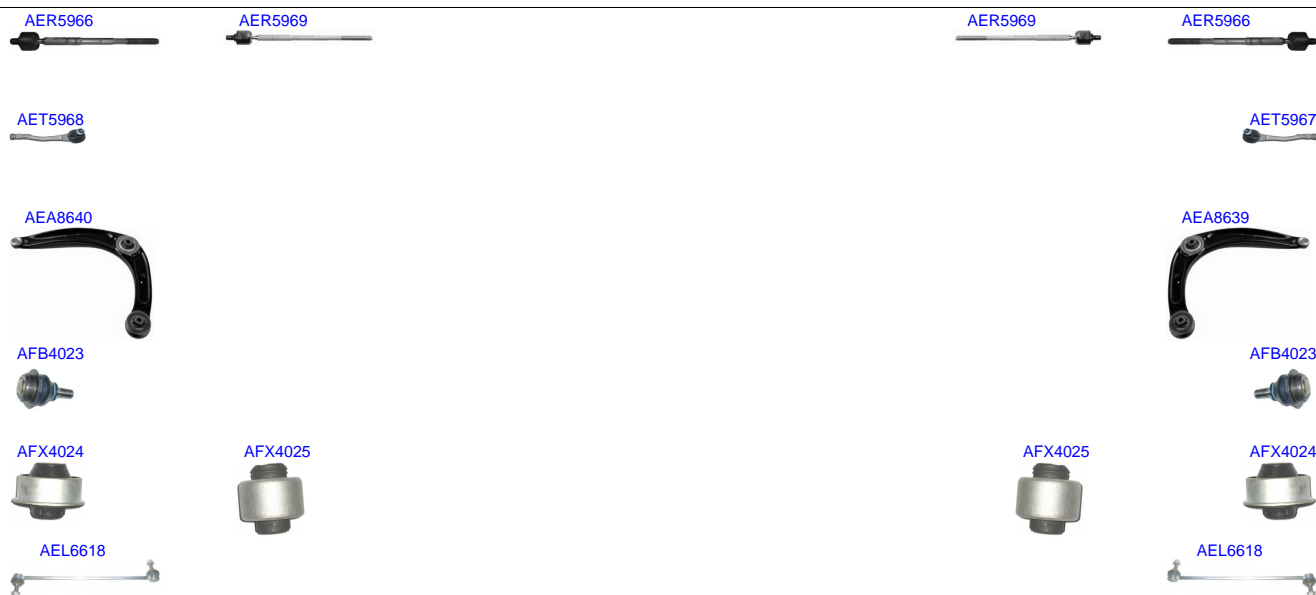

Ruitai	Description	Position	Years
AER5966	RACK END	R/L	1996-2016
AER5969	RACK END	R/L	2007-2016
AET5967	TIE ROD END	OUT R	2007-2016
AET5968	TIE ROD END	OUT L	2007-2016
AEA8639	CONTROL ARM	LOW R	2009-2016
AEA8640	CONTROL ARM	LOW L	2009-2016
AFB4023	BALL JOINT	LOW R/L	2000-2016
AFX4024	BUSH	LOW R/L	1998-2016
AFX4025	BUSH	LOW R/L	2000-2016
AEL6618	STABILIZER LINK	FRONT R/L	2007-2016