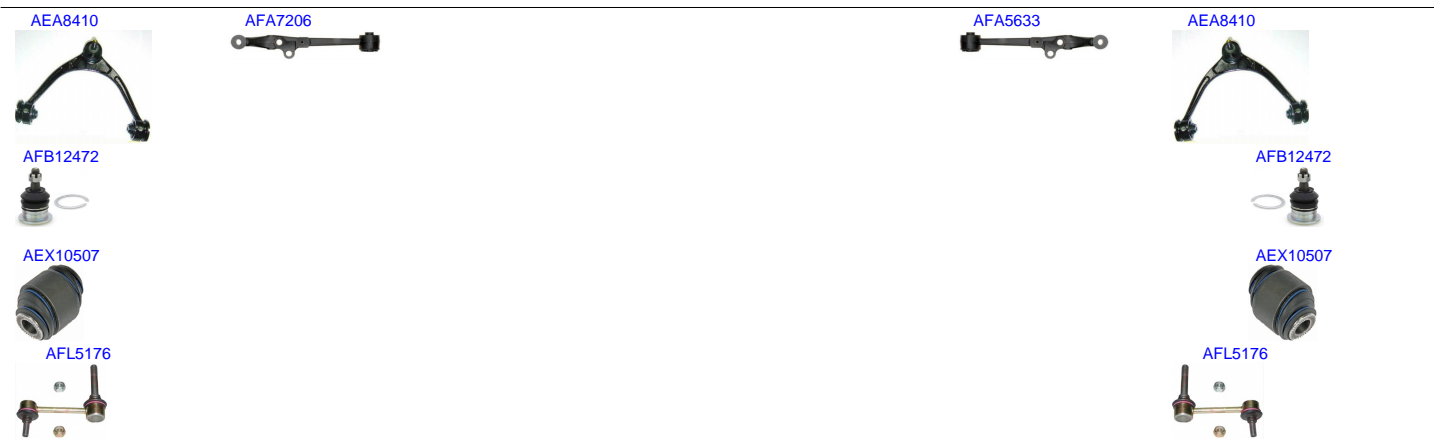

LEXUS IS 1999 - 2004

Ruitai	Description	Position	Years
AEA8410	CONTROL ARM	LOW R/L	1991-2007
AFA5633	CONTROL ARM	LOW R	1999-2005
AFA7206	CONTROL ARM	LOW L	1999-2005
AFB12472	BALL JOINT	UP R/L	1988-2007
AEX10507	BUSH	LOW R/L	1997-2017
AFL5176	STABILIZER LINK	FRONT R/L	1991-2015