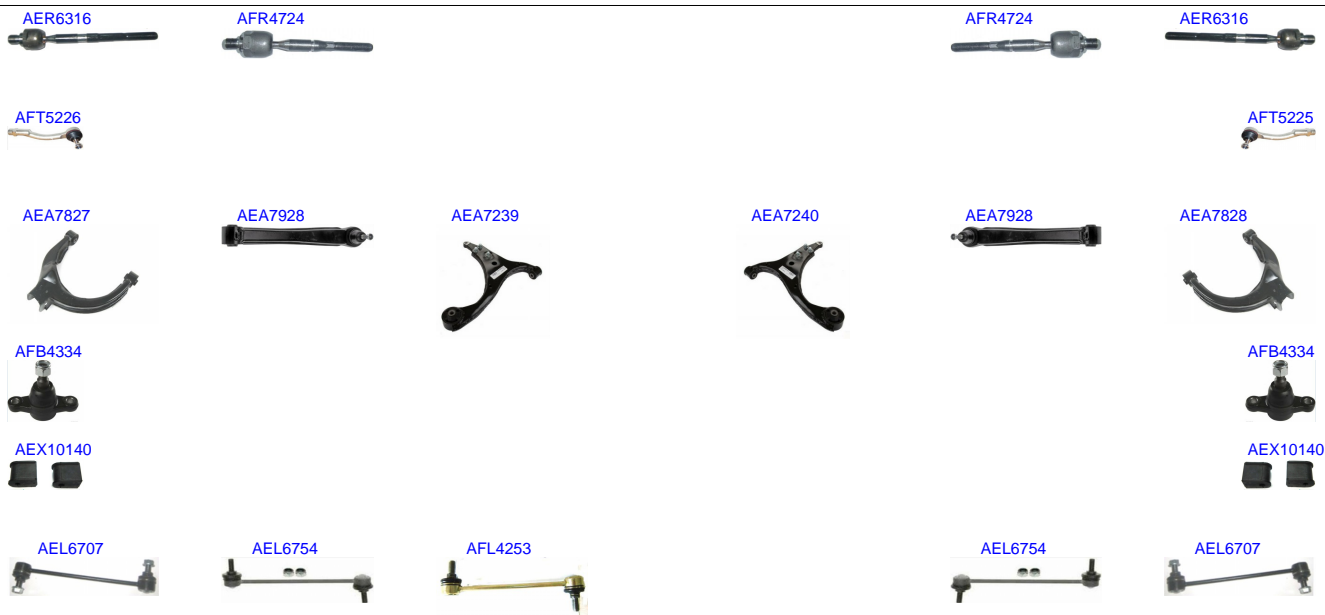

Ruitai	Description	Position	Years
AER6316	RACK END	R/L	2005-2015
AFR4724	RACK END	R/L	1998-2015
AFT5225	TIE ROD END	OUT R	1998-2015
AFT5226	TIE ROD END	OUT L	1998-2015
AEA7828	CONTROL ARM	UP R	1999-2015
AEA7827	CONTROL ARM	UP L	1999-2015
AEA7928	CONTROL ARM	LOW R/L	1998-2006
AEA7240	CONTROL ARM	LOW R	2005-2015
AEA7239	CONTROL ARM	LOW L	2005-2015
AFB4334	BALL JOINT	LOW R/L	1998-2016
AEX10140	BUSH	REAR R/L	1998-2018
AEL6707	STABILIZER LINK	R/L	1997-2016
AEL6754	STABILIZER LINK	R/L	1999-2015
AFL4253	STABILIZER LINK		1998-2015